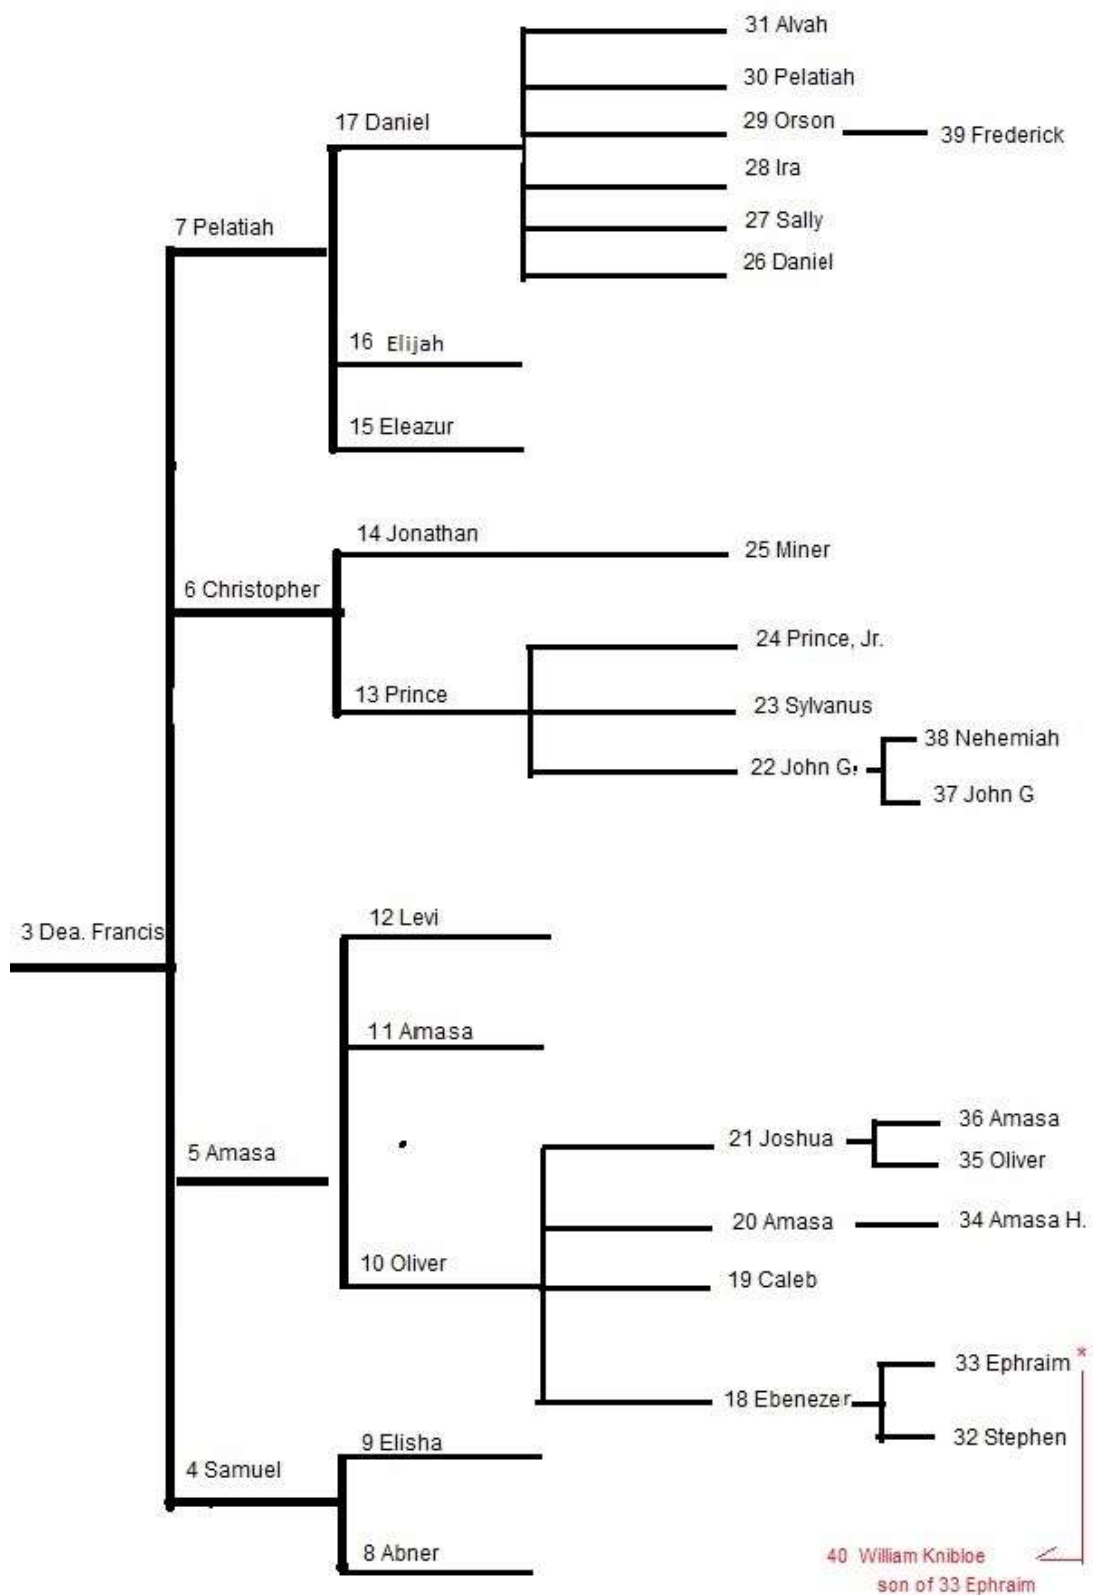

SUMMARY
TO
WEST
of
Tolland, CT and Lee, MA
--their westward migration

(Selected descendants of Francis West of Duxbury)

By
Marilou West Ficklin
west@westerly-journeys.com
www.westerly-journeys.com

Revised April 2016

TABLE OF CONTENTS

Preface		iii
Relationship Tree		iv
List of Family Group Sheets		v
PART I - GENEALOGY		
Generation One	The Immigrant Francis West	1
Generation Two	Duxbury, Massachusetts	2
Generation Three	Preston, Stonington and Tolland, Connecticut	3
Generation Four	Berkshire County, Massachusetts	5
Generation Five	Lee, Massachusetts in the Revolution	9
	Tomkins and Erie Cos., New York and Northeastern, Ohio	19
Generation Six	Richmond, Berkshire Co. MA to Albany Co., NY	22
	Washington County to Otsego County, New York	24
	New York to Galesburg, Knox County, Illinois	28
	Berkshire County, Massachusetts to Cayuga County, New York	31
	Brighton/Rochester, Monroe County, New York	32
Generation Seven	Moving West in 1800s	38
PART II - HISTORICAL CONTEXT AND NARRATIVE		47
A	Francis West and Descendants	49
B.	Partridge, Lee and Tracy of Plymouth Colony	65
C.	West-Pilgrim Connections	70
PART III – ENDNOTE BIBLIOGRAPHY		75
INDEX		89

PREFACE

*This report surveys later migrations of descendants of
Deacon Francis West of Tolland – (Generations Four to
Seven)*

*It focuses on migrations westward from Lee, Massachusetts.
(Please note: Many authors have researched the descendants of Francis West of
Duxbury. Some of their findings are shown briefly in Generation One, Two and Three
of this report)*

*If you are searching for a specific “West”:
See, the ‘tree’ and list on the next two pages
or
See **INDEX** at end of this report*

Relationship tree
—for family group sheets 1-40

Family group sheets for forty key individuals are: